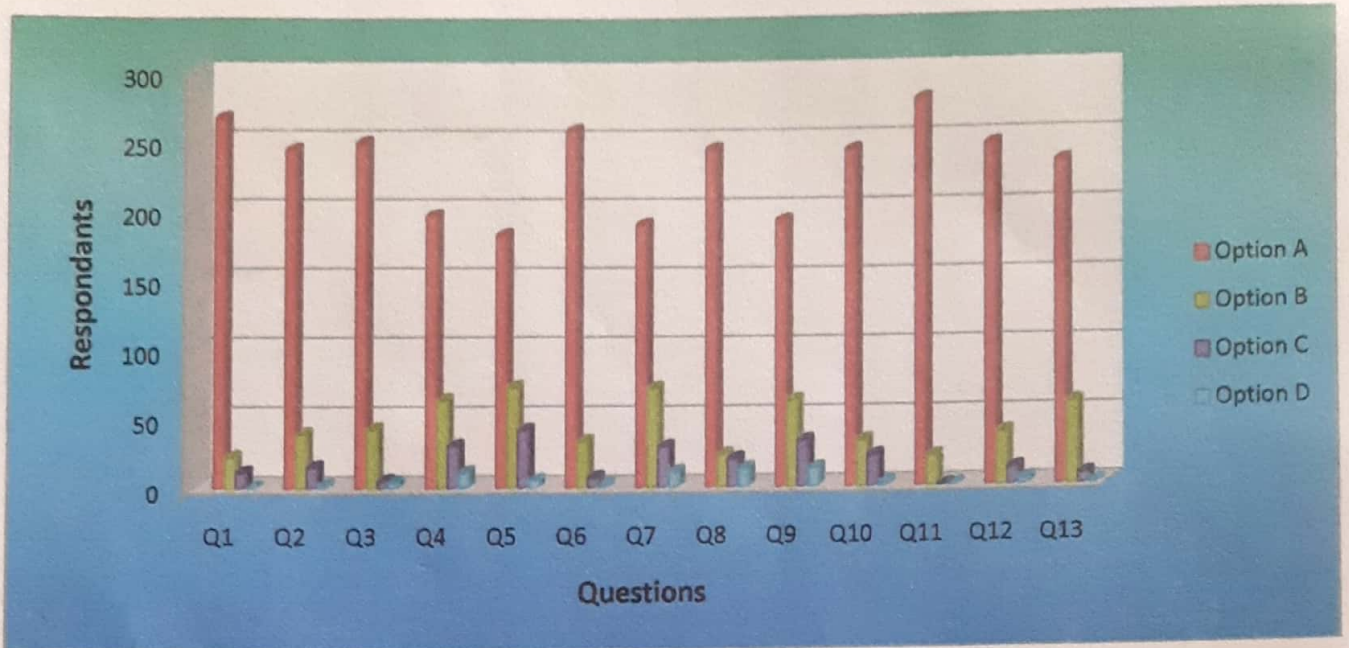

Feedback Analysis 2020-21

Mahatma Gandhi Vidyamandir's Arts,
Science and Commerce College
Surgana, Dist. Nashik – 422 211,
Maharashtra

❖ Students Feedback

❖ Alumni's Feedback

❖ **Employers Feedback:**

❖ **Teachers Feedback :**